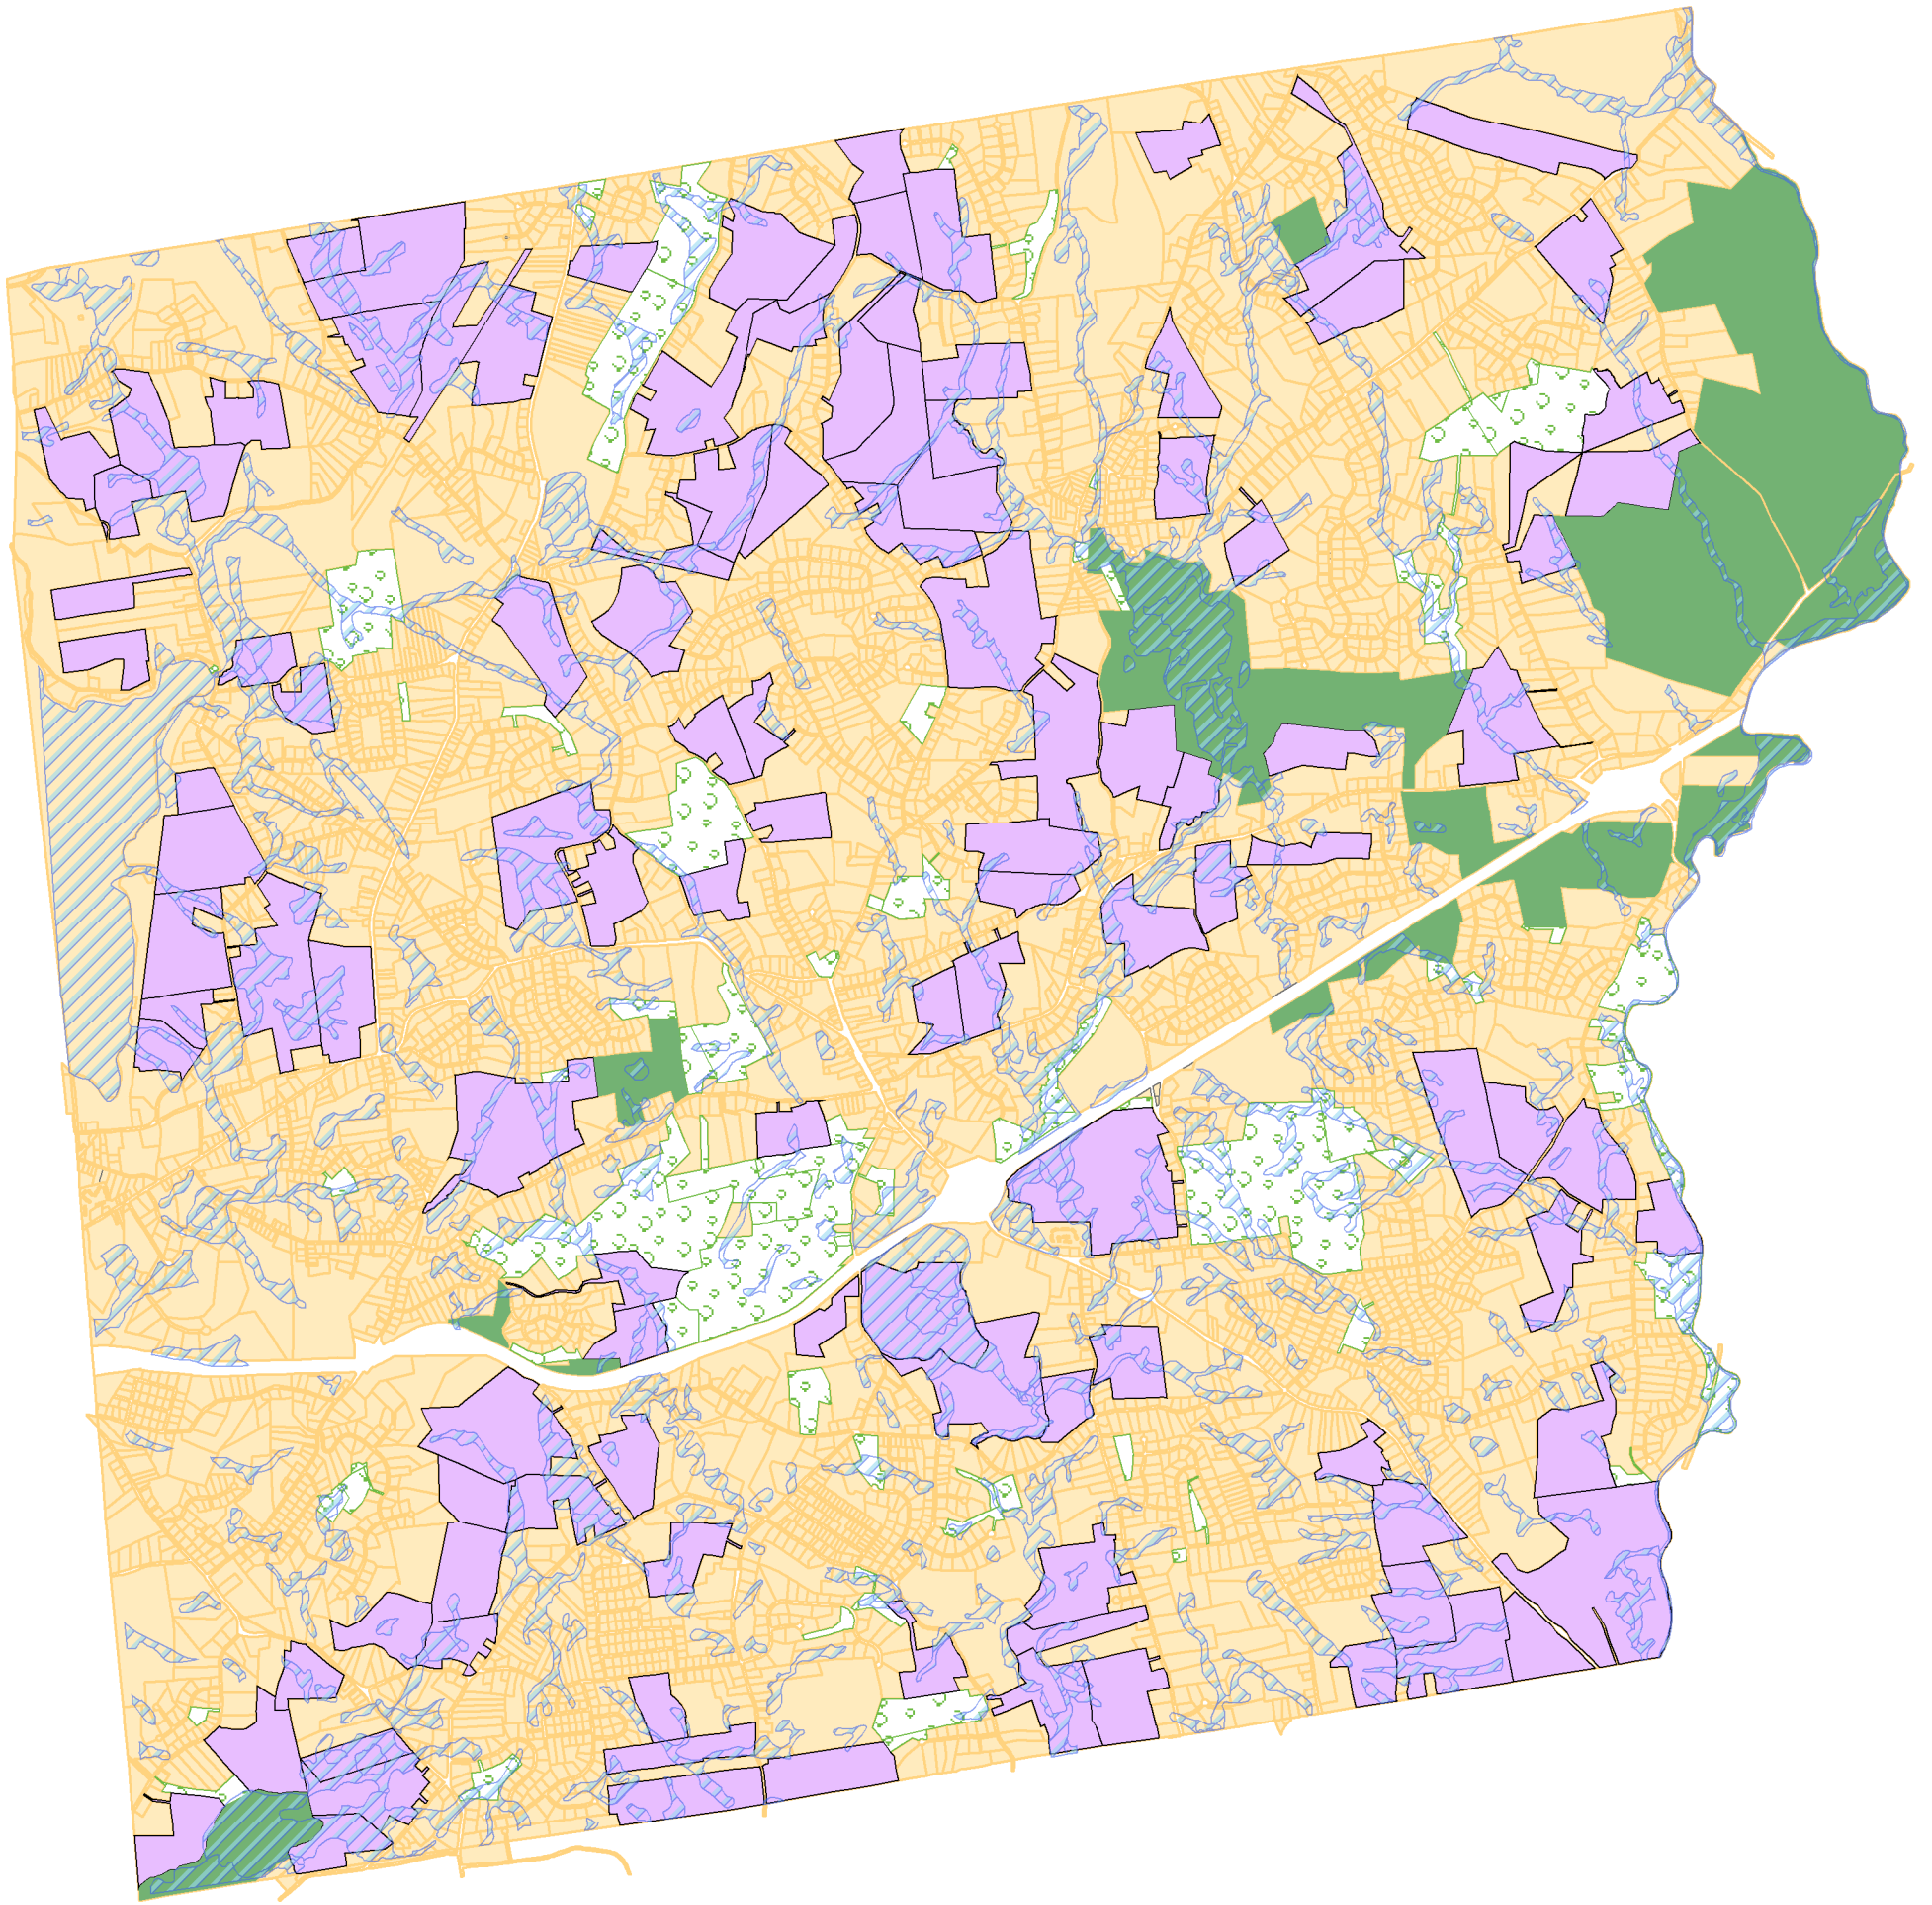

PRIVATELY OWNED PARCELS OVER 25 ACRES

Land that is unlikely to be developed as residential subdivisions was not included. This includes all parcels owned by the Town, State, CT Water Co., Rockville Fish and Game, Coventry Game Club or the Girls Scouts, as well as any land within either the GDD, NCZ, CIZ or TBP zones.

Legend

-  Wetland Soils
-  Properties over 25 acres
-  State Land
-  Town Owned Open Space
-  ParcelLines

0 5,000 10,000 20,000 Feet

1 inch equals 3,833 feet